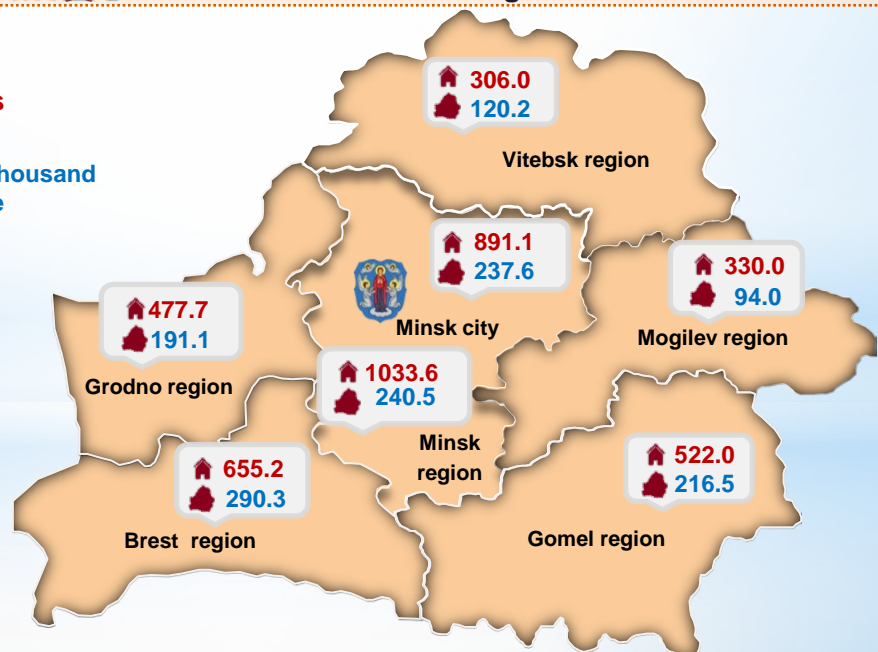

Housing commissioning in 2022

Total housing commissioned

4222.6 thousand square metres of total floor space

For the individuals registered for housing conditions improvement

1824.2 thousand square metres of total floor space
43.2% of total housing commissioned

For the individuals engaged in housing construction with state support

1390.1 thousand square metres of total floor space
32.9% of total housing commissioned

Energy efficient apartment buildings

2306.9 thousand square metres of total floor space
54.6% of total housing commissioned

Detached houses

1855.6 thousand square metres of total floor space
43.9% of total housing commissioned

For multi-child families

874.3 thousand square metres of total floor space
20.7% of total housing commissioned

Total, thousand square metres of total floor space

of which with state support, thousand square metres of total floor space

When using the information, the reference to National Statistical Committee of the Republic of Belarus is obligatory

© National Statistical Committee of the Republic of Belarus

Phone: +375 17 351 31 94
E-mail: invest@belstat.gov.by

Address:
12 Partizansky avenue, Minsk,
Republic of Belarus, 220070