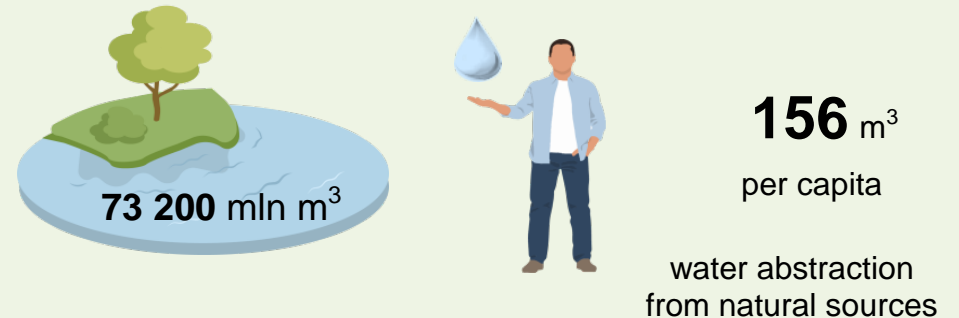

## Forest resources

9 724 thsd ha  
total area  
of forest fund

1 939 mln m<sup>3</sup>  
stock of forest  
vegetation

**40.2%**  
of the territory of Belarus is covered by forests

2023

## Freshwater resources

**2%**  
water exploitation index