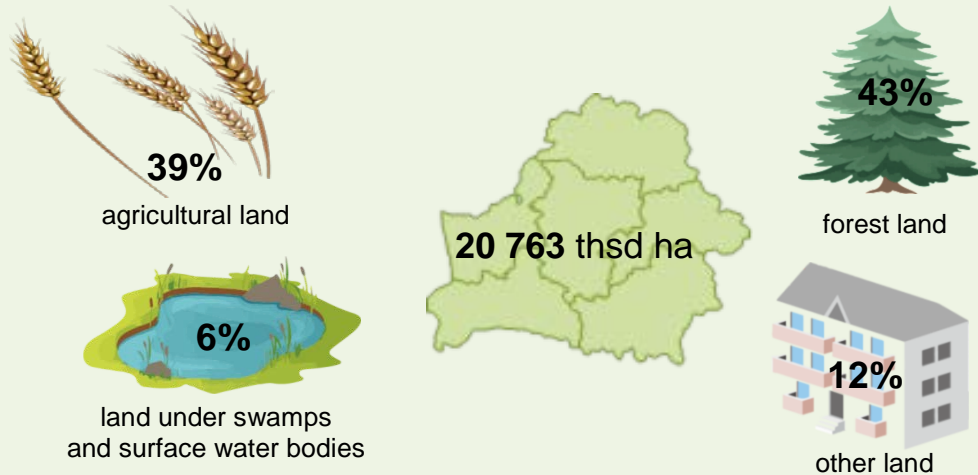

# NATURAL ASSETS

(indicators characterise availability of stocks of renewable and non-renewable resources necessary for economic activity)

as of January 1, 2024

## Land resources

## Forest resources

9 724 thsd ha  
total area  
of forest fund

1 939 mln m<sup>3</sup>  
stock of forest  
vegetation

**40.2%**  
of the territory of Belarus is covered by forests

2023

## Freshwater resources

**2%**  
water exploitation index