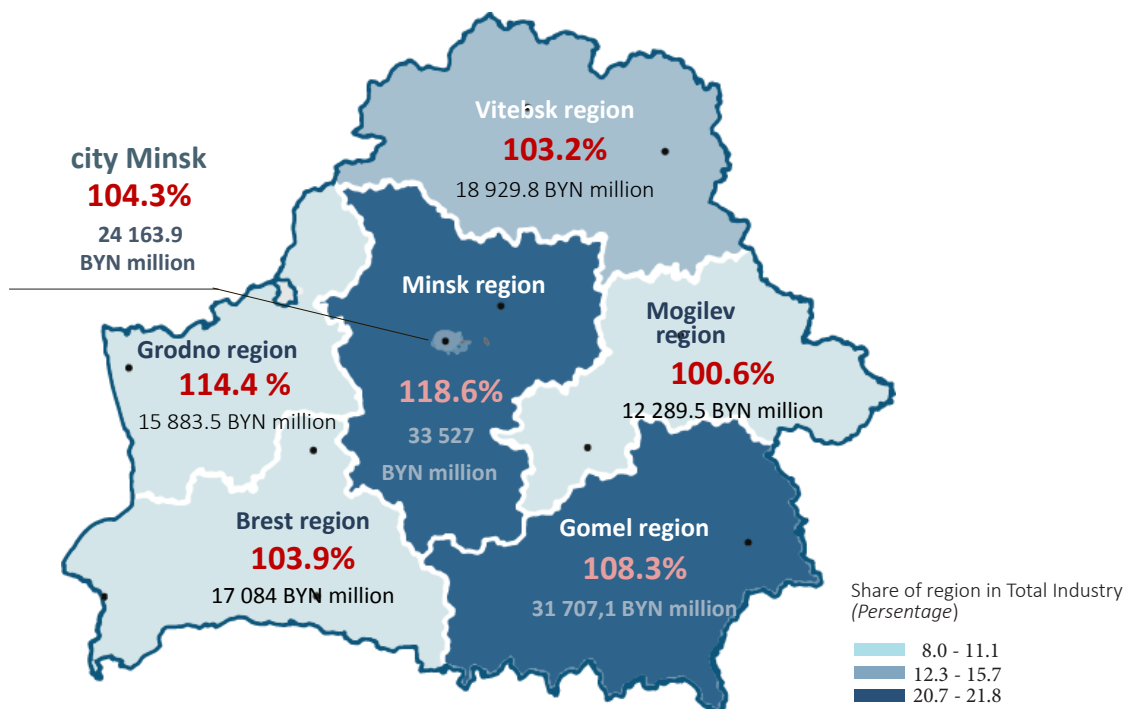

January – October 2023

Industrial Production Volume

(at current prices)

and Indices of Industrial Production

(at constant prices; correspondent period of previous year = 100)

The use of the information is authorised, provided the National Statistical Committee of the Republic of Belarus is acknowledged as the source.