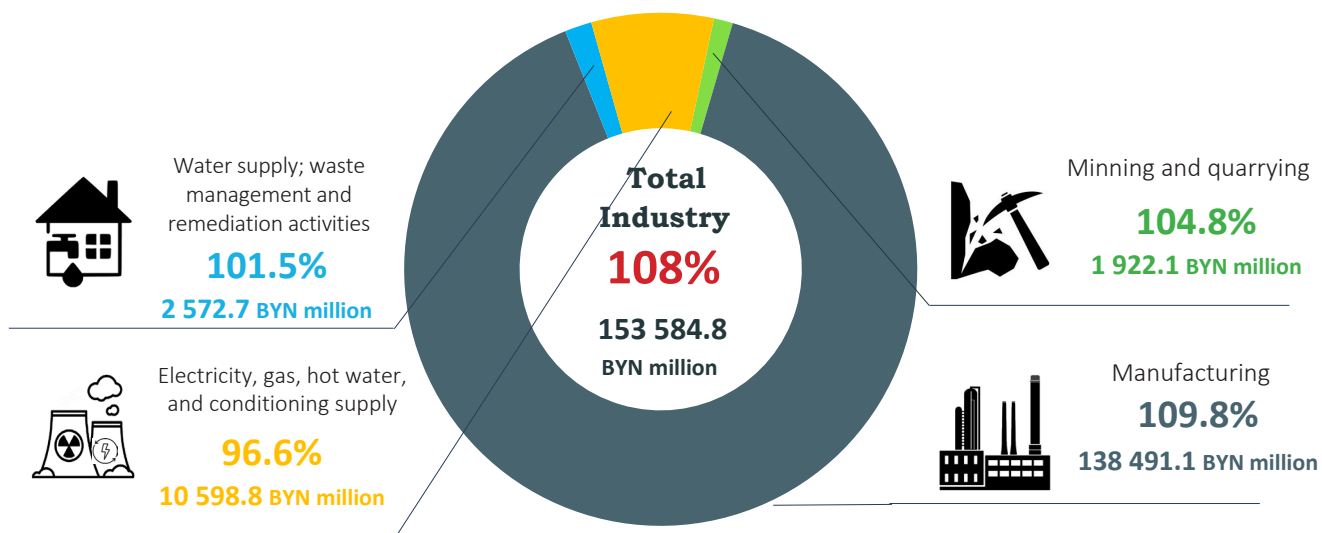

January – October 2023

Industrial Production Volume

(at current prices)

and Indices of Industrial Production

(at constant prices; correspondent period of previous year = 100)

The use of the information is authorised, provided the National Statistical Committee of the Republic of Belarus is acknowledged as the source.