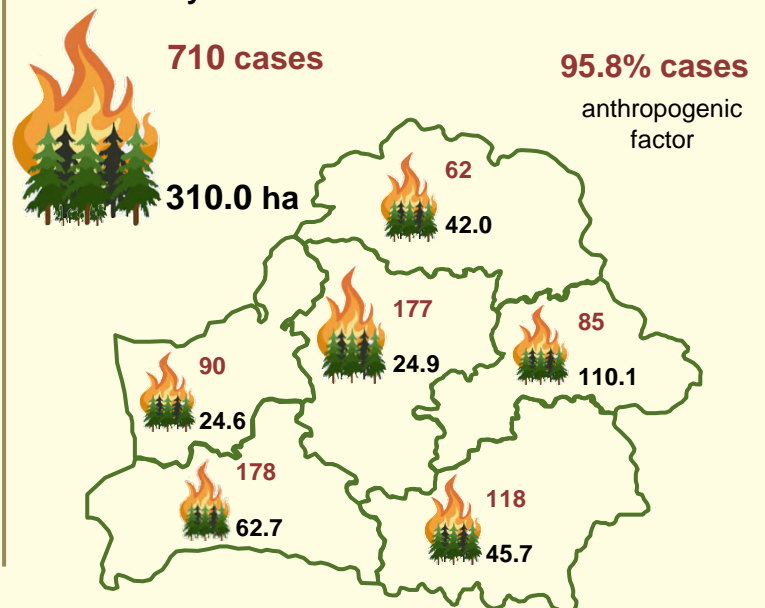

Number of cases and total area affected by forest fires

Provided for information.

When using the information the reference to the National Statistical Committee of the Republic of Belarus is mandatory.

© National Statistical Committee of the Republic of Belarus

Tel: +375 17 378 81 32

e-mail: sh@belstat.gov.by

Address:

12 Partizansky avenue,

220070 Minsk, Belarus