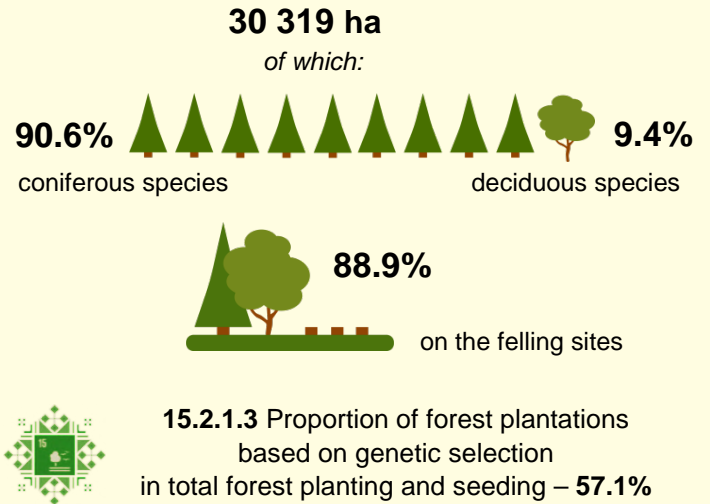

# Main indicators of forestry in the Republic of Belarus in 2023

## Reforestation and afforestation area

## Area of forest planting and seeding

## Area of forest loss

**11 945 ha** ↓ 28.4% compared to 2022

of which by cause: