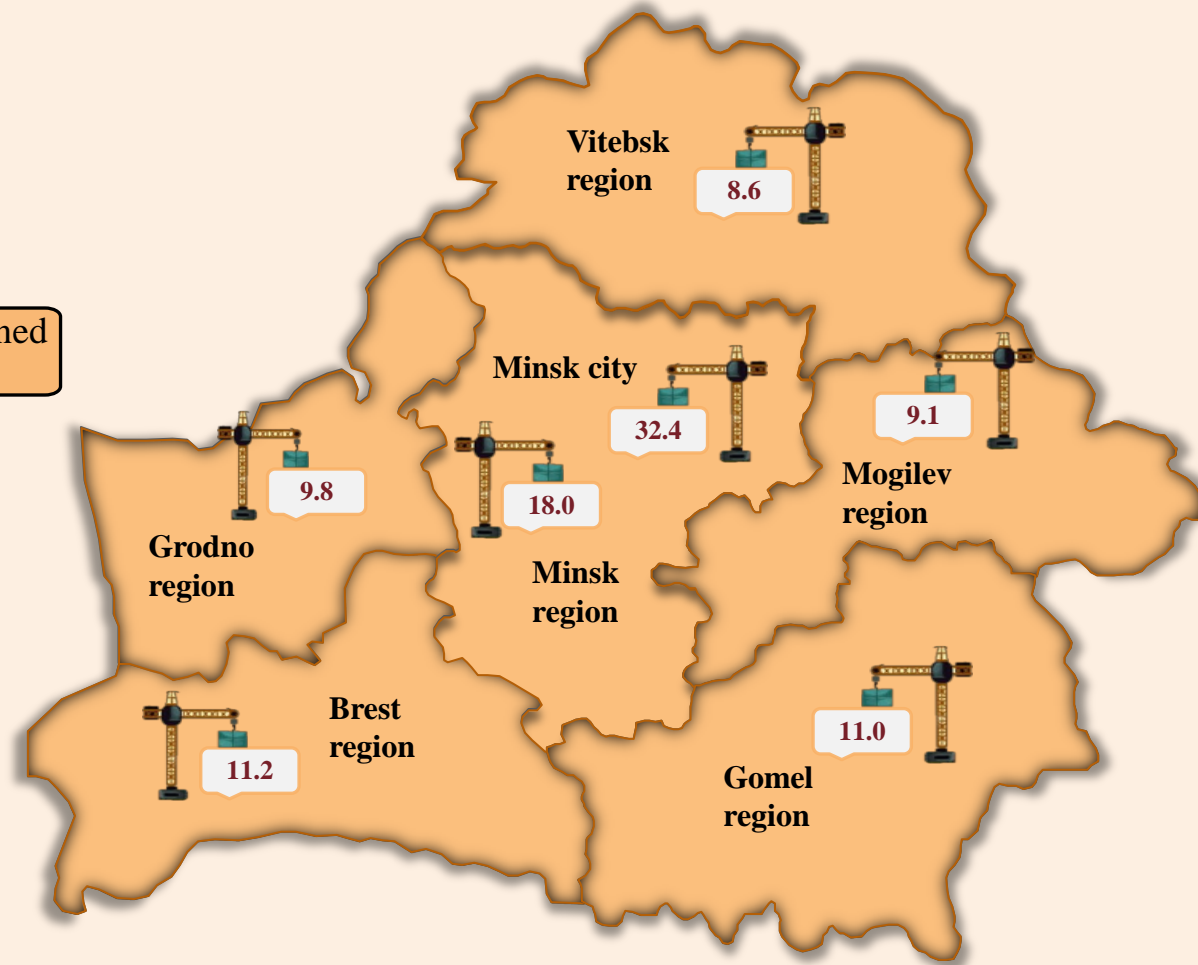

Volume of contract works within “Construction” activity in January – June 2024

Share of region and Minsk city in the republican volume of contract works (as % of total)

Share of regions and Minsk city in the republican volume of contract works (as % of total)