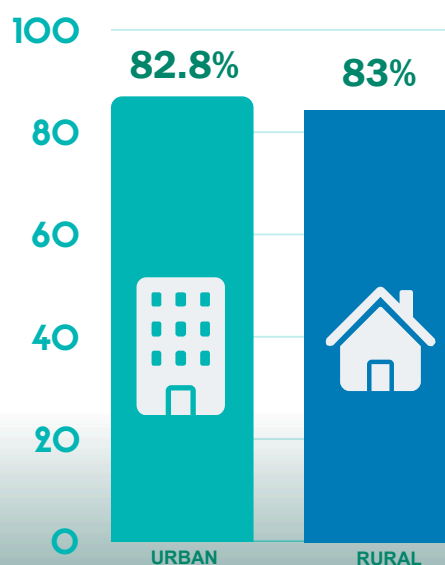

PLACE OF RESIDENCE

Unemployment rate in working-age

3.1%