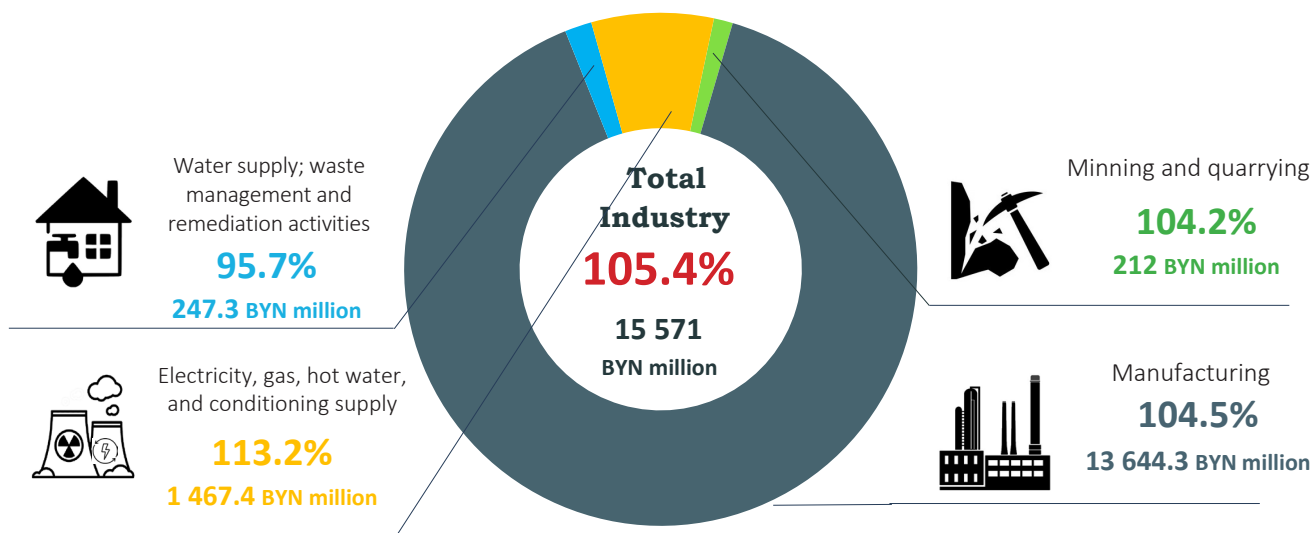

January 2024

Industrial Production Volume (at current prices) and Indices of Industrial Production (at constant prices; correspondent period of previous year = 100)

The use of the information is authorised, provided the National Statistical Committee of the Republic of Belarus is acknowledged as the source.