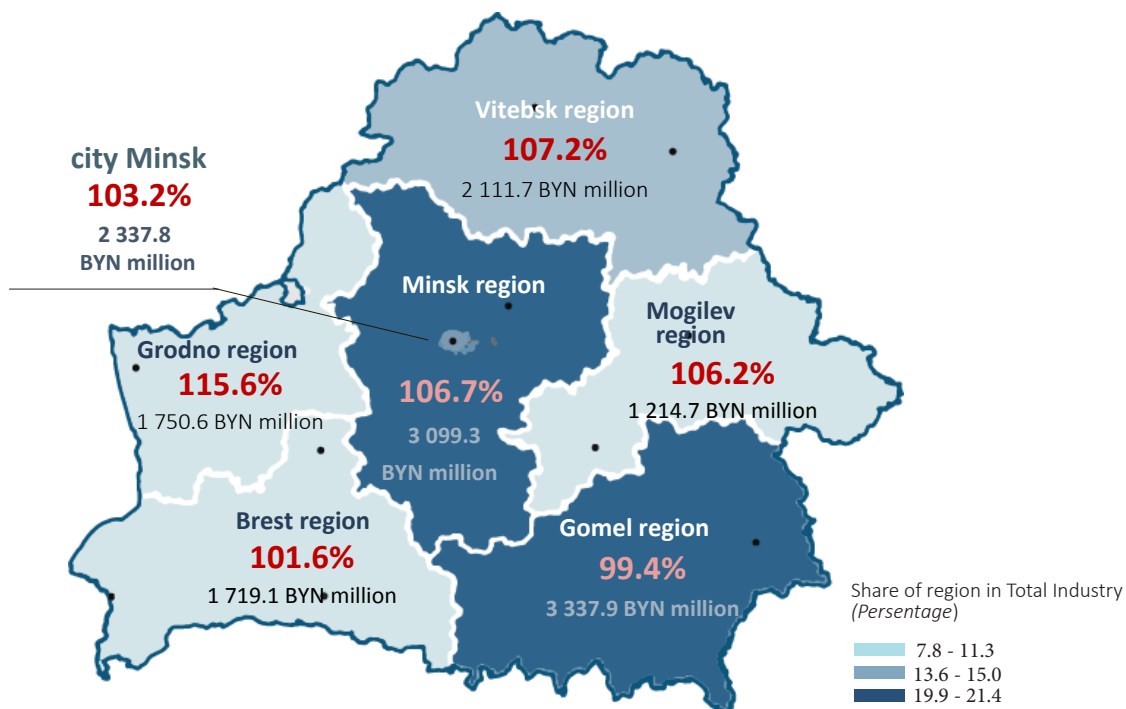

January 2024

Industrial Production Volume (at current prices) and Indices of Industrial Production (at constant prices; correspondent period of previous year = 100)

The use of the information is authorised, provided the National Statistical Committee of the Republic of Belarus is acknowledged as the source.