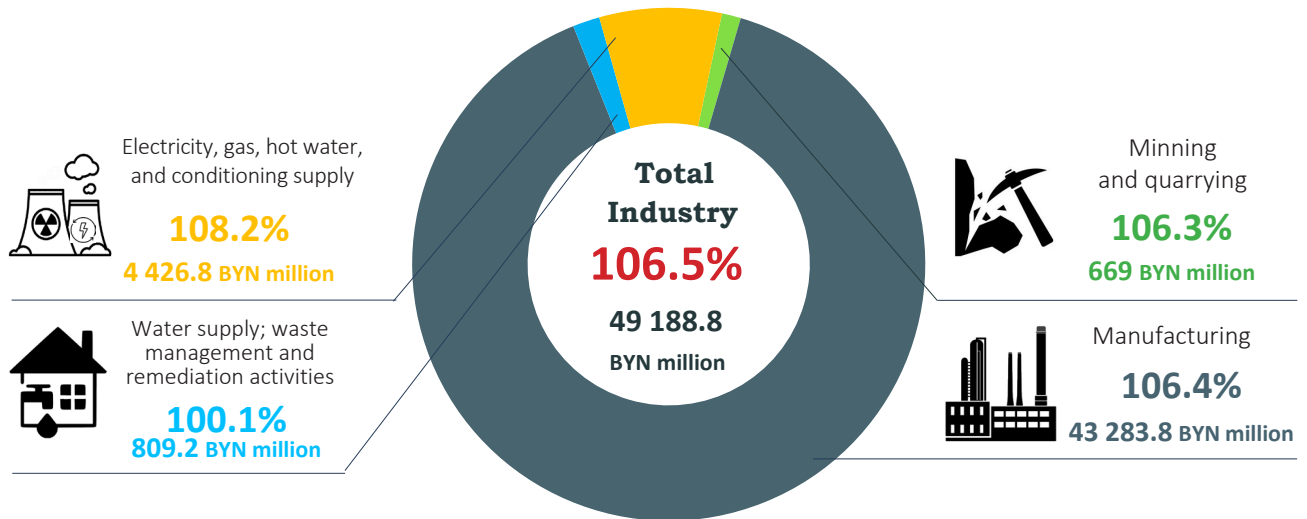

# January-March 2024

## Industrial Production Volume (at current prices) and Indices of Industrial Production (at constant prices; correspondent period of previous year = 100)

The use of the information is authorised, provided the National Statistical Committee of the Republic of Belarus is acknowledged as the source.