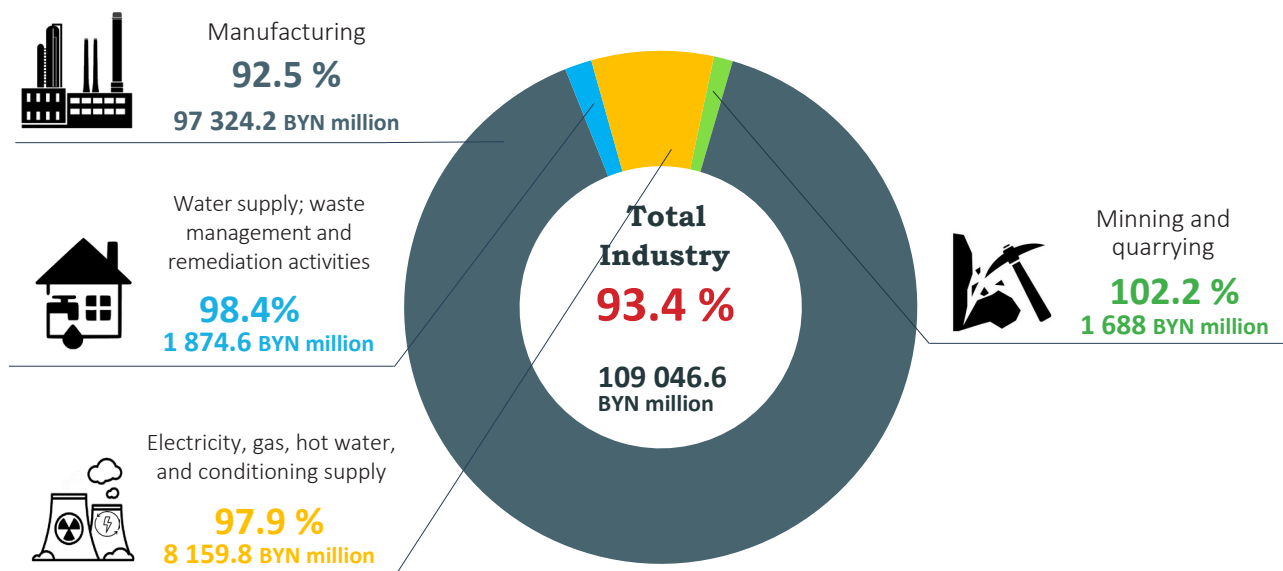

January-August 2022

Industrial Production Volume

(at current prices)

and Indices of Industrial Production

(at constant prices; correspondent period of previous year = 100)

The use of the information is authorised, provided the National Statistical Committee of the Republic of Belarus is acknowledged as the source.