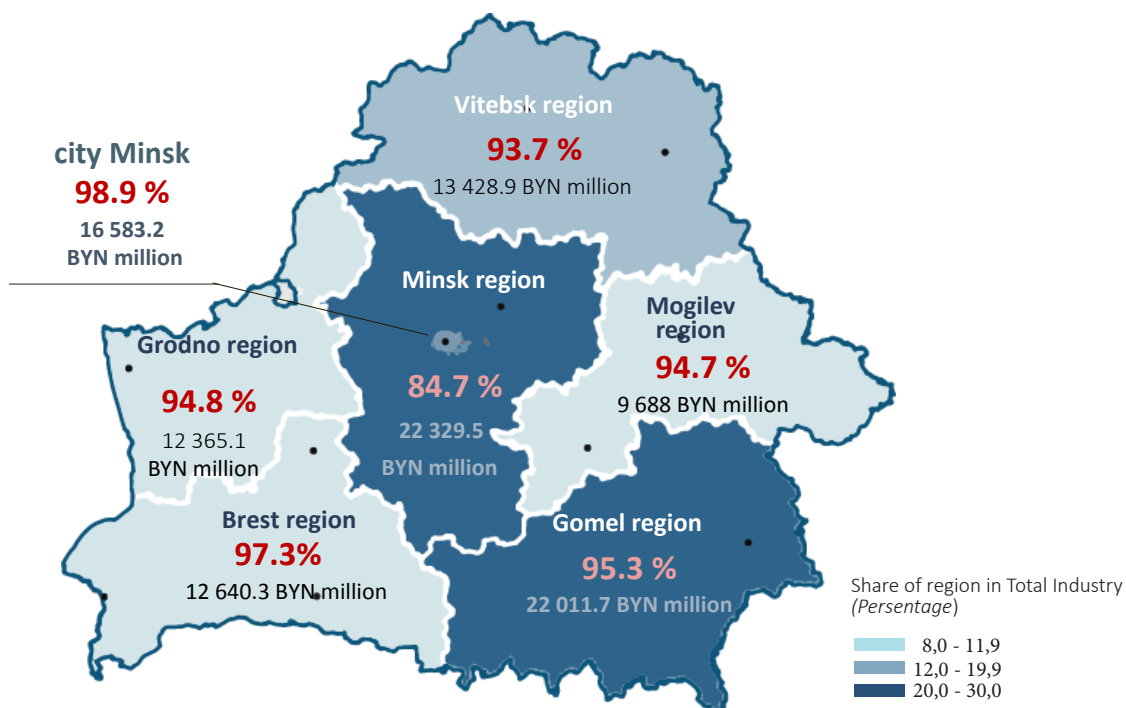

January-August 2022

Industrial Production Volume

(at current prices)

and Indices of Industrial Production

(at constant prices; correspondent period of previous year = 100)

The use of the information is authorised, provided the National Statistical Committee of the Republic of Belarus is acknowledged as the source.