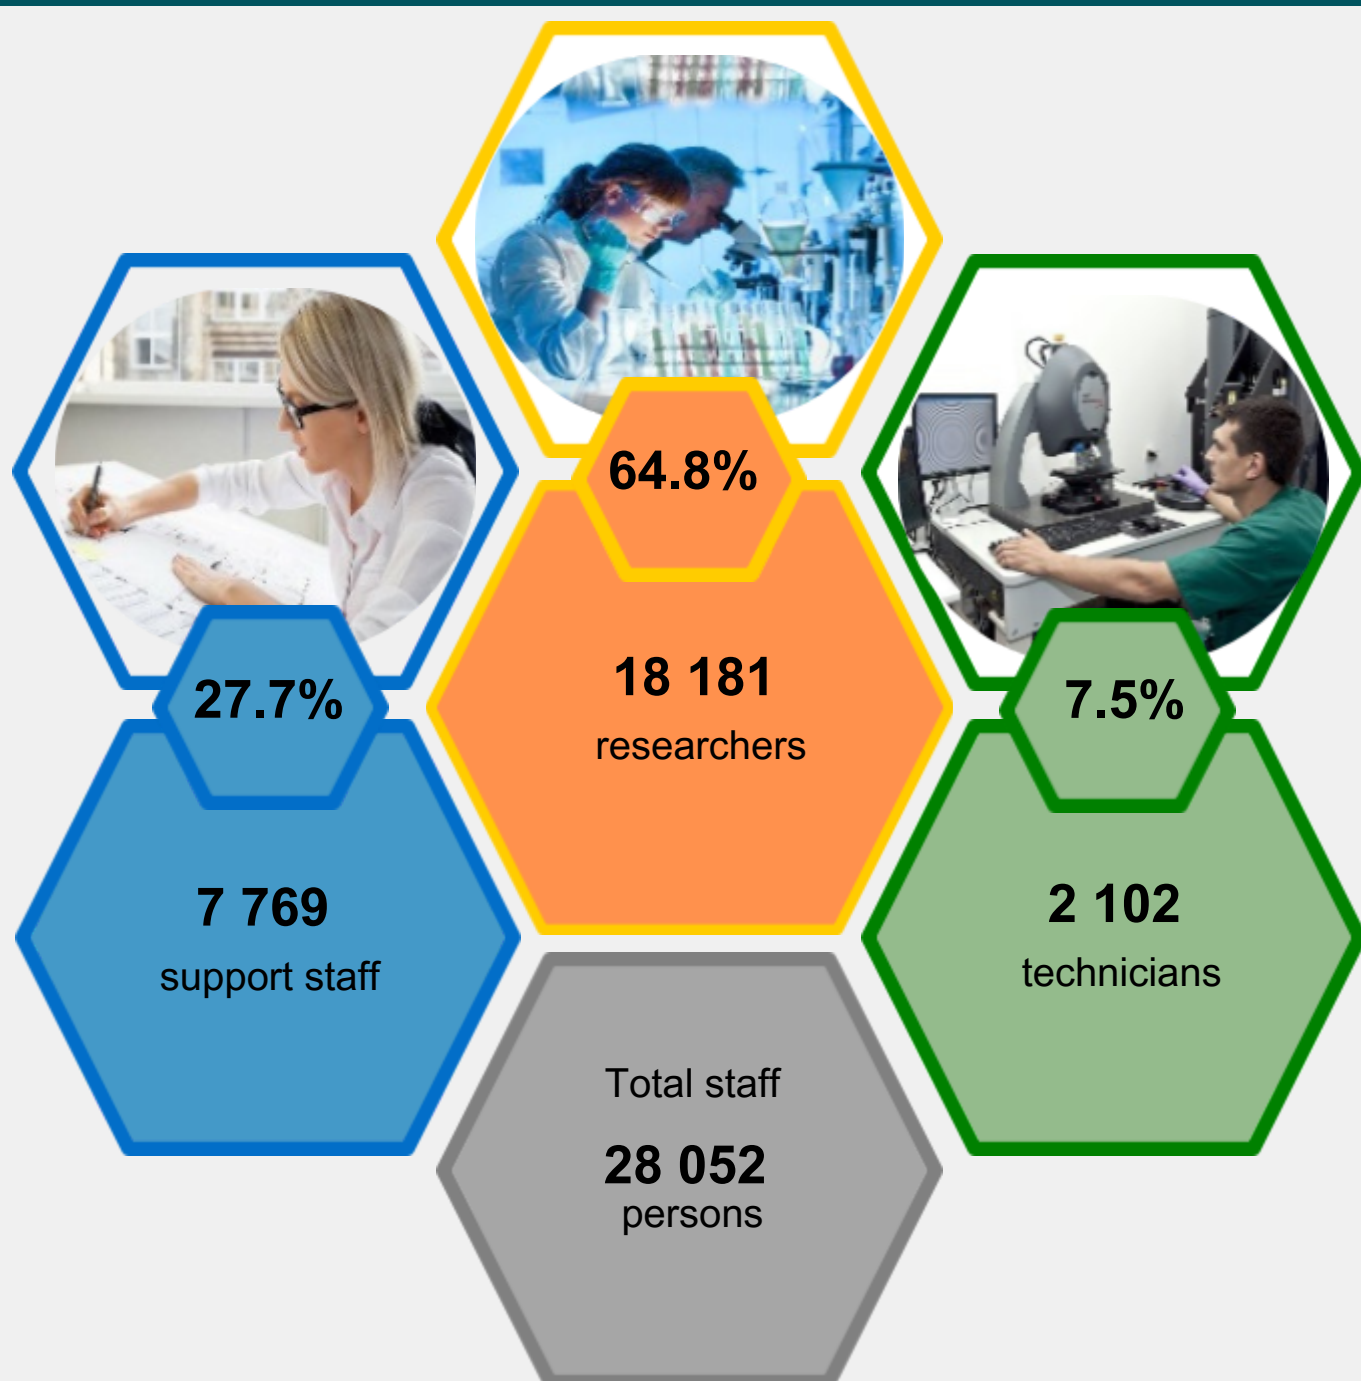

Scientific activity in the Republic of Belarus

2025

Number of organisations
carried out scientific research and development
(by sector of activity)

Structure of the number of employees
engaged in scientific research and development
(in percent)

Number of employees
carried out scientific research and development
(by personnel category)

Belarussian researchers are:

Internal current costs for scientific research and development
(by type of work)

Structure of sources of internal costs financing for research and development