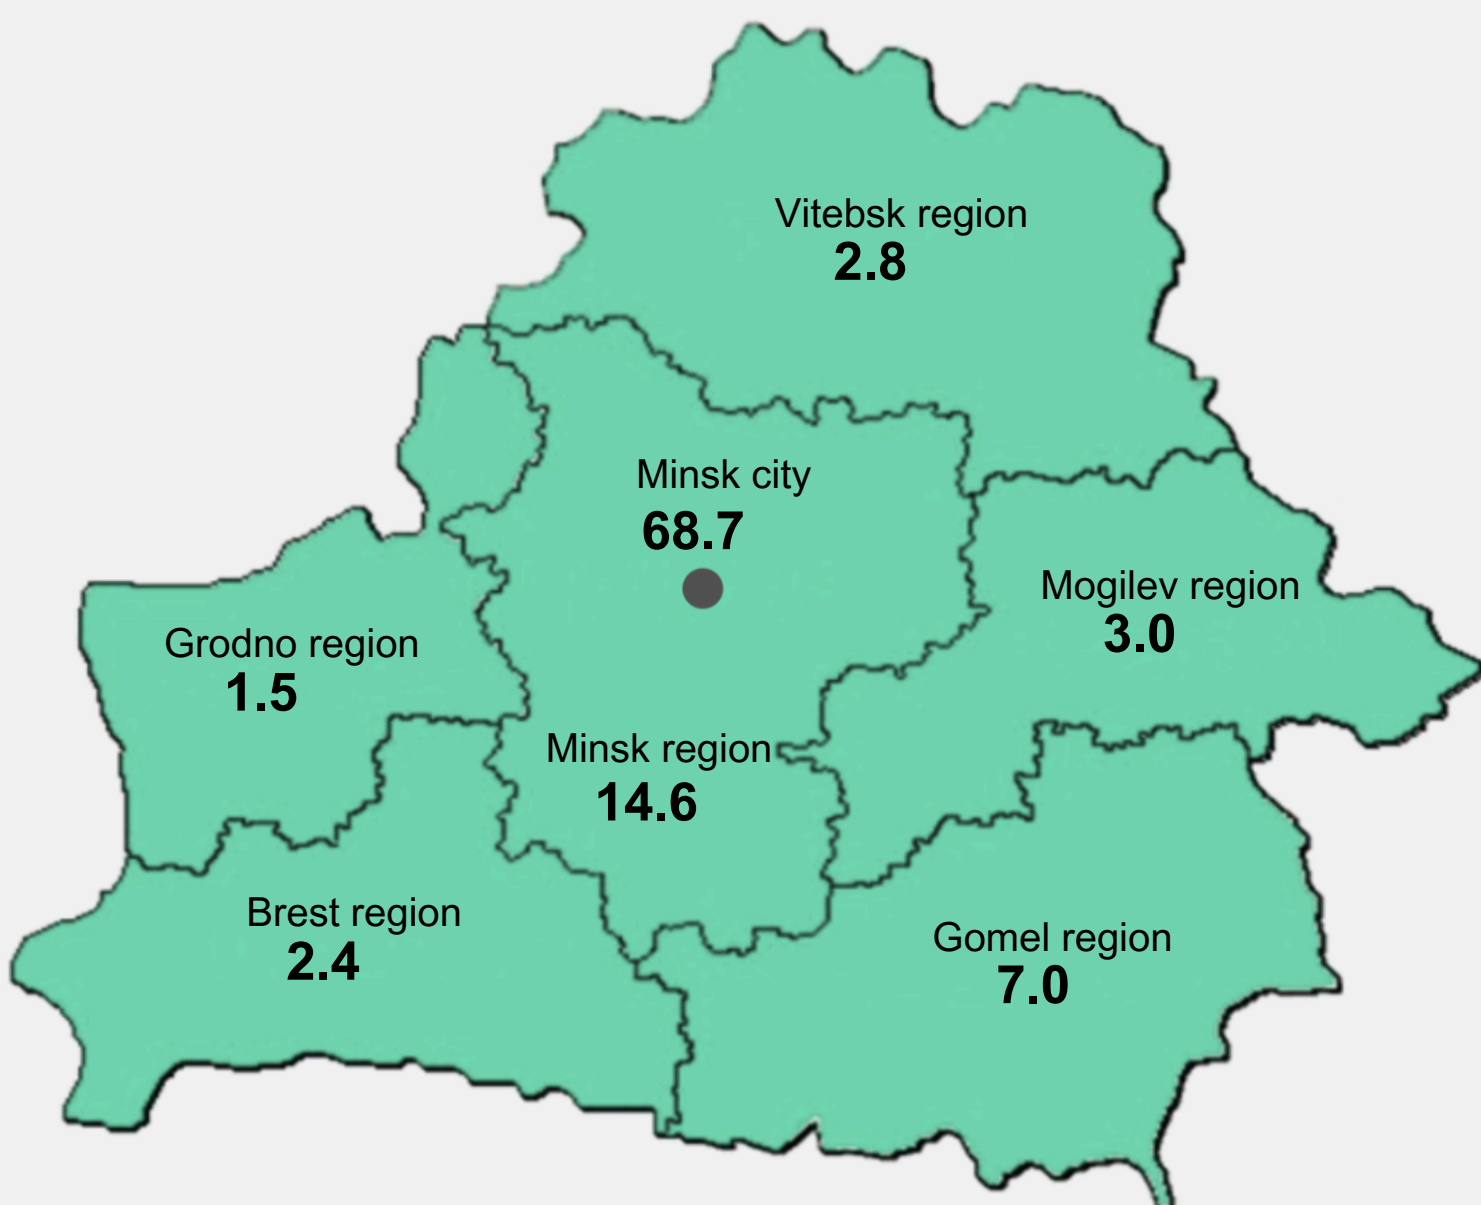

Scientific activity in the Republic of Belarus

2025

Number of organisations
carried out scientific research and development
(by sector of activity)

Structure of the number of employees
engaged in scientific research and development
(in percent)

Current information is located:

Presented for information purposes.
When using the information, the reference to the National Statistical Committee of the Republic of Belarus is mandatory.