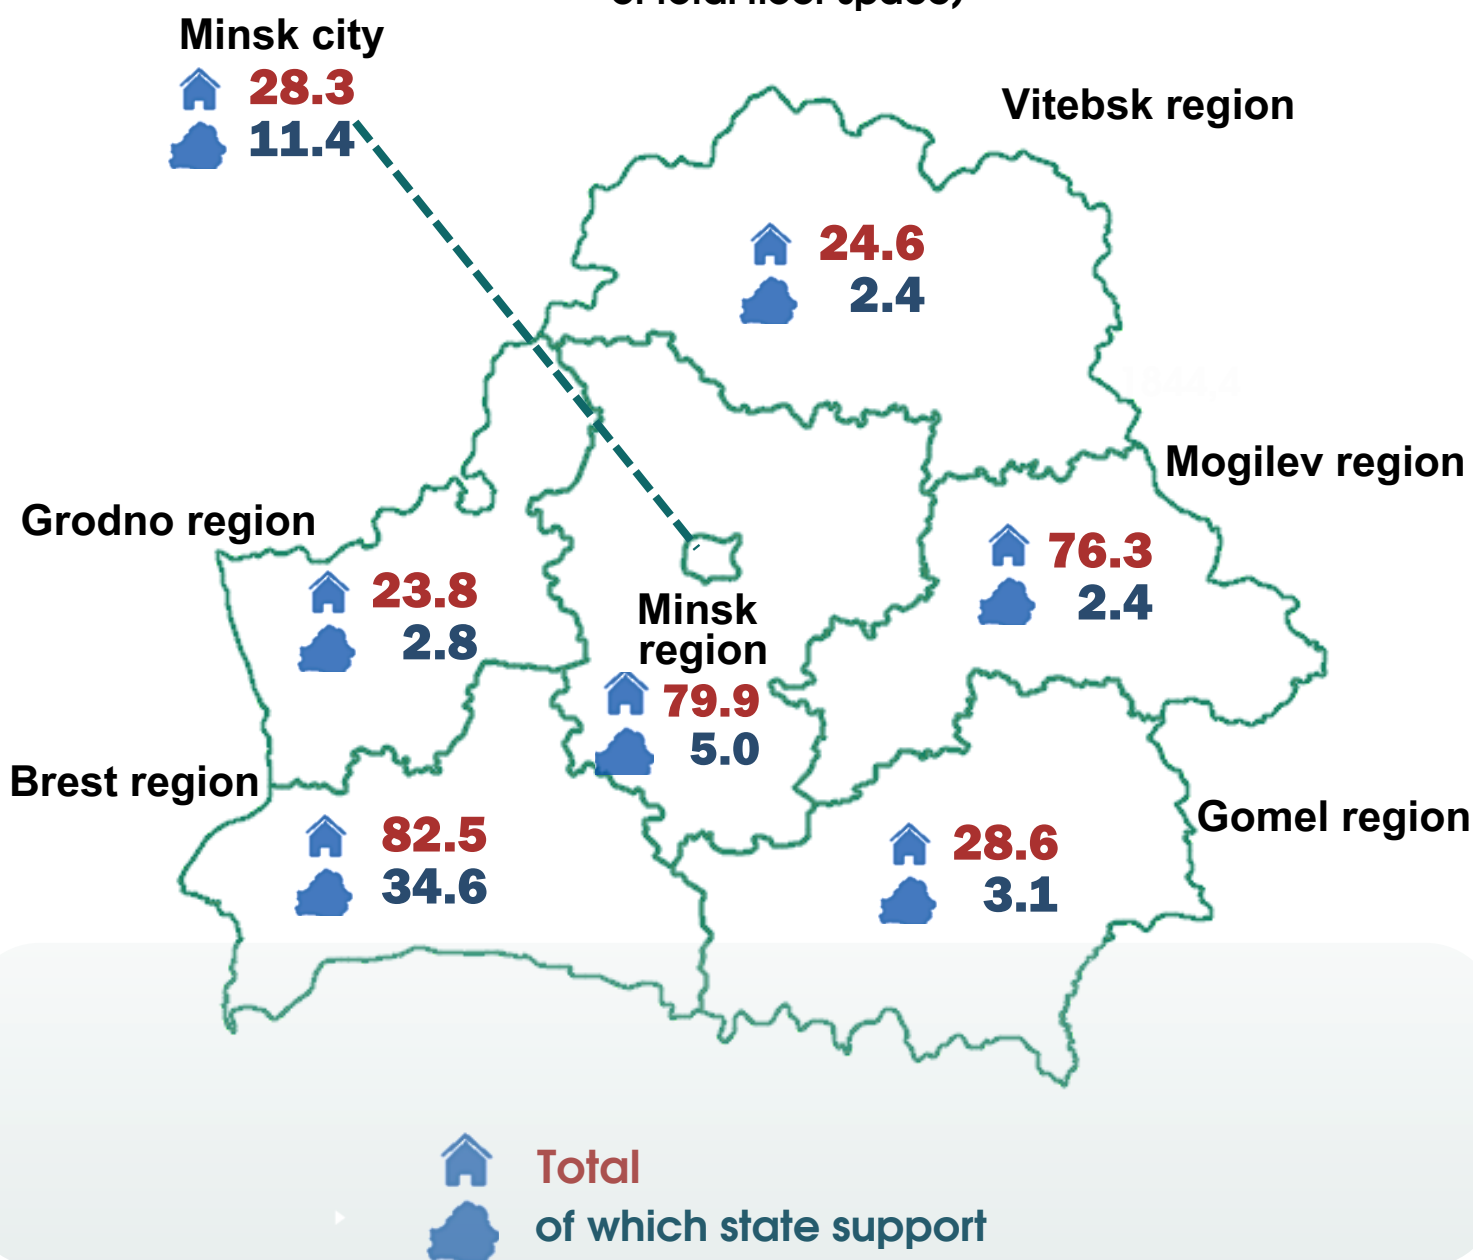

HOUSING COMMISSIONING

January-February 2026

Housing commissioning in January-February 2026

REPUBLIC OF BELARUS

343.9

thousand square metres of total floor space

Detached houses

241.9 thousand square metres of total floor space

70.3% of total housing commissioned

For the individuals registered for housing conditions improvement

107.4 thousand square metres of total floor space

31.2% of total housing commissioned

For the individuals engaged in housing construction with state support

61.7 thousand square metres of total floor space

17.9% of total housing commissioned

BY REGIONS AND MINSK CITY

(thousand square metres of total floor space)

Up-to-date information is posted:

STATISTICAL DATABASE

SUSTAINABLE DEVELOPMENT GOALS IN BELARUS

REGIONAL INDICATORS OF THE SUSTAINABLE DEVELOPMENT GOALS IN BELARUS

It is presented in the order of information. When using the information, the link to The National Statistical Committee of the Republic of Belarus is mandatory